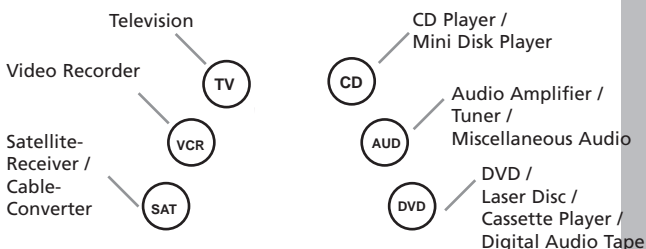

- If your device does not respond, follow steps 1 through 5 with each code listed for your brand. If none of the codes listed for your brand operate your device, then try the Search Method described on page 7, even if your brand is not listed at all.
- Some codes are quite similar. If your device does not respond or is not functioning properly with one of the codes, try another code listed under your brand.
- If the original remote control from your Video Recorder did not have a Power key, press PLAY instead of POWER during step 5.
- To set up your other devices, follow the same instructions above, only press the appropriate device key during step 2.
- Remember to press the correct device key before operating your device. Only one device (CD, amplifier, cassette etc.) can be assigned to a device key. If your original remote operates more than one device (for example; a receiver, CD player and cassette player in one remote), you need to set up each device separately.
- Write your code in the boxes provided in the battery compartment and on page 8, for quick, easy reference.

Devices can be found under the following keys:

To set up a second TV, VCR, SAT, CD, AUD or DVD see page 9.